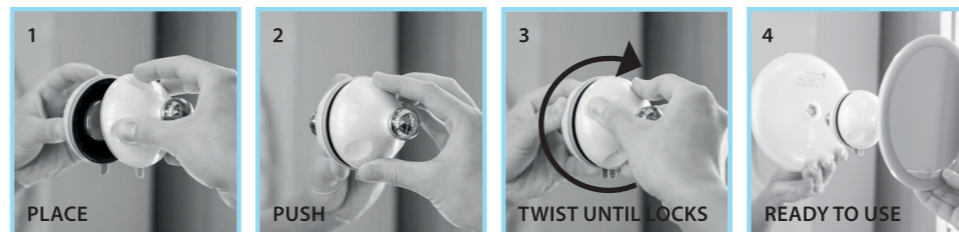

LED mirror light

DE LED Spiegelleuchte NL LED Spiegellamp FR Lampe LED pour miroir
 ES Luz de espejo LED IT Lampada LED da specchio PT Candeeiro de espelho LED
 SV LED-spegellampa TR LED ayna lambasi PL Lampa-lustro LED

IWL-60010

BATHROOM
ZONE 2

TOUCH CONTROL

ADDITIONAL MOUNTING INSTRUCTIONS

TO RELEASE WATER

smartwares Europe	NL: 088 5940501	Lokaal tarief
	BE: 078 481094(NL)	Lokaal tarief
	BE: 078 481540(FR)	Tarif local
	FR: 0825 560 650	18ct/min
Jules Verneweg 87 5015 BH Tilburg The Netherlands	DE: +49 (0) 1805 010762	14ct/Min. dt. Festnetz, Mobil max. 42ct/Min
www.smartwares.eu	UK: +44 (0) 345 230 1231	ES: +34 938427589

IPX4

MAINTENANCE (EVERY 2 MONTHS)

5X ZOOM	260° ROTATABLE	EASY LOCK MAGNETIC	SUCTION MOUNT	IPX4	USB CABLE (incl.)
TOUCH ON/OFF	TOUCH DIMMABLE	AUTO TIMER 15-MIN	Li-ion 3.7Vdc 750mAh	DIMMABLE	BATHROOM ZONE 2