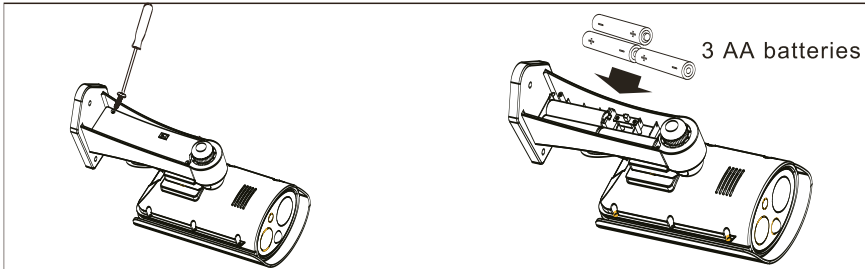

■ Installation and operation

Carefully read the instructions before use

When a person passes through the motion detection field of the camera, it begins its rotation cycle.

■ Information

■ Installation

smartwares® Europe Jules Verneweg 87 5015 BH Tilburg The Netherlands www.smartwares.eu	NL: 088 5940501 Lokaal tarief	CUSTOMER SERVICE
	BE: 078 481094(NL) Lokaal tarief	
	BE: 078 481540(FR) Tarif local	
	FR: 0825 560 650 18ct/min	
	DE: +49 (0) 1805 010762 14Ct./Min. dt. Festnetz, Mobil max. 42Ct./Min	
UK: +44 (0) 345 230 1231		
ES: +34 938427589		