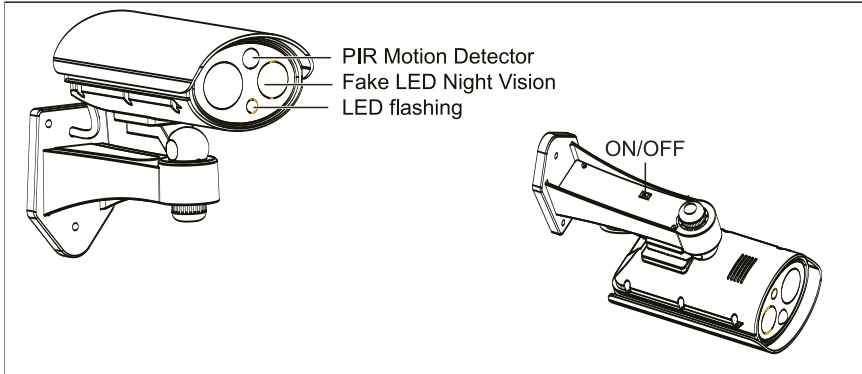

■ Installation and operation

Carefully read the instructions before use

When a person passes through the motion detection field of the camera, it begins its rotation cycle.

■ Information

■ Installation

smartwares® Europe Jules Verneweg 87 5015 BH Tilburg The Netherlands www.smartwares.eu	NL: 088 5940501 Lokaal tarief	CUSTOMER SERVICE
	BE: 078 481094(NL) Lokaal tarief	
	BE: 078 481540(FR) Tarif local	
	FR: 0825 560 650 18ct/min	
	DE: +49 (0) 1805 010762 14Ct./Min. dt. Festnetz, Mobil max. 42Ct./Min	
UK: +44 (0) 345 230 1231		
ES: +34 938427589		