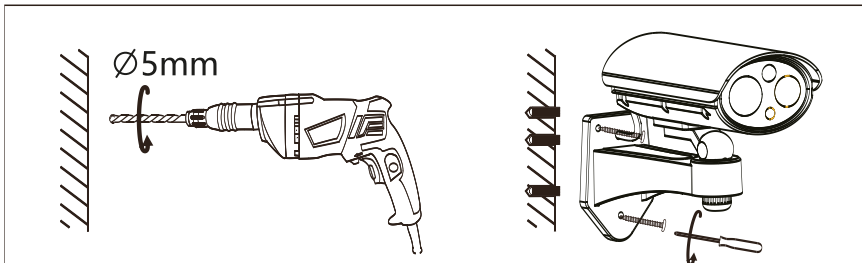

■ Installation and operation

Carefully read the instructions before use

When a person passes through the motion detection field of the camera, it begins its rotation cycle.

■ Information

■ Installation

smartwares® Europe Jules Verneweg 87 5015 BH Tilburg The Netherlands www.smartwares.eu	NL: 088 5940501 Lokaal tarief	CUSTOMER SERVICE
	BE: 078 481094(NL) Lokaal tarief	
	BE: 078 481540(FR) Tarif local	
	FR: 0825 560 650 18ct/min	
	DE: +49 (0) 1805 010762 14Ct./Min. dt. Festnetz, Mobil max. 42Ct./Min	
UK: +44 (0) 345 230 1231		
ES: +34 938427589		